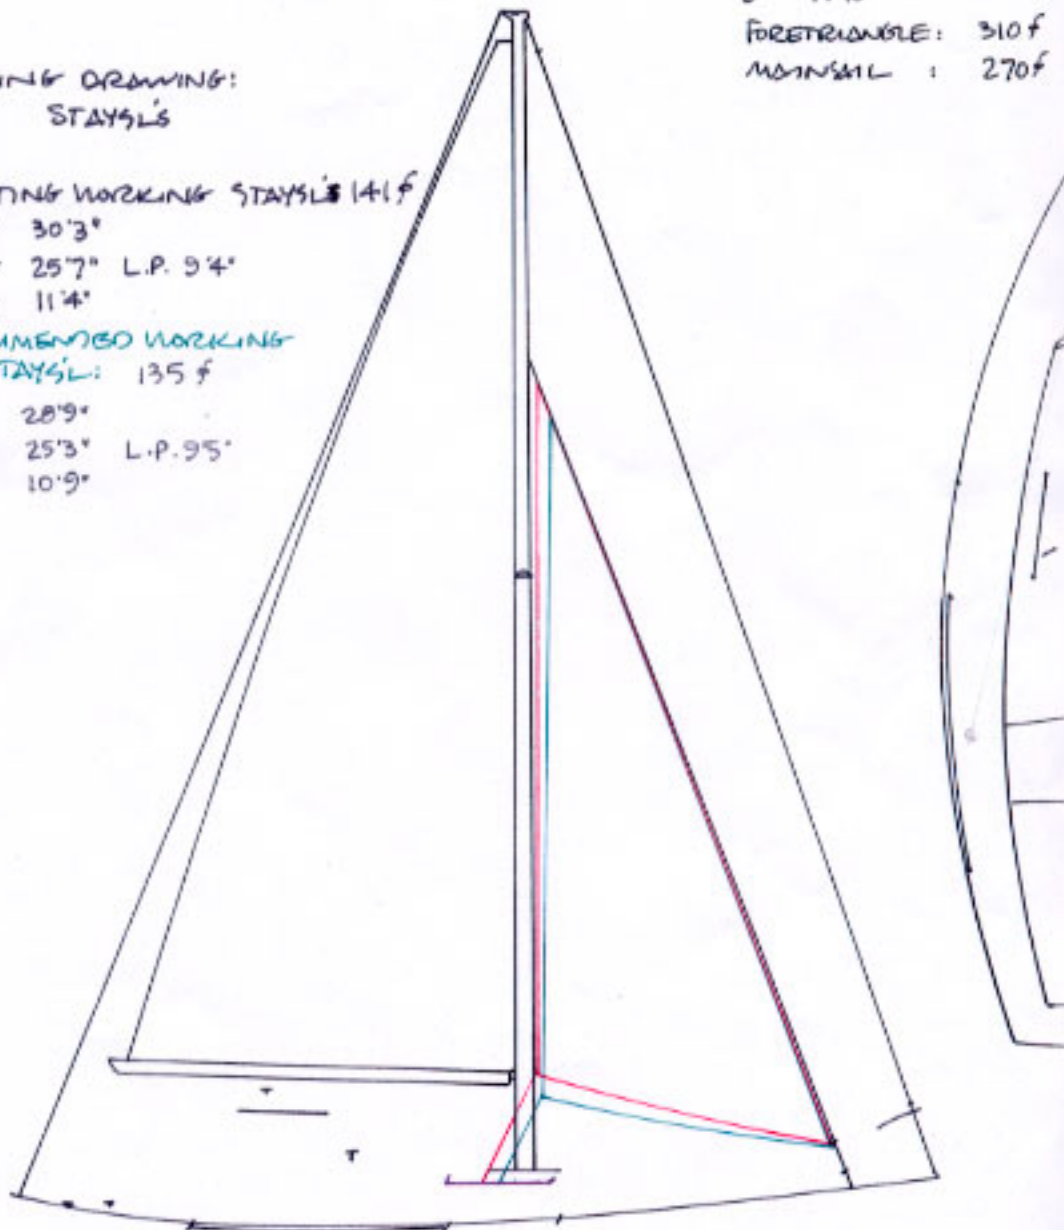

LESLIE LINKKILA and PHILIP DINUOVO MASON 33 "CARINA" 1-25-00

L.O.A. 33'9" DRAFT 5'2"
L.W.L. 25'5" DISPL 14,020#
BEAM 10'10" BALLAST 5320#

I 42'7" P. 38'6"
J 14'7" E. 14'0"
I² 31'3"
J² 11'10"

FORETRIANGLE: 310f
MAINMIZEN: 270f

WORKING DRAWING:
STAYSLS

• EXISTING WORKING STAYSLS 141f

LUFF: 30'3"

LEECH: 25'7" L.P. 9'4"

FOOT: 11'4"

• RECOMMENDED WORKING
STAYSLS: 135f

LUFF: 28'9"

LEECH: 25'3" L.P. 9'5"

FOOT: 10'9"

SCALE: 3/16" = 1' #3

CARINA